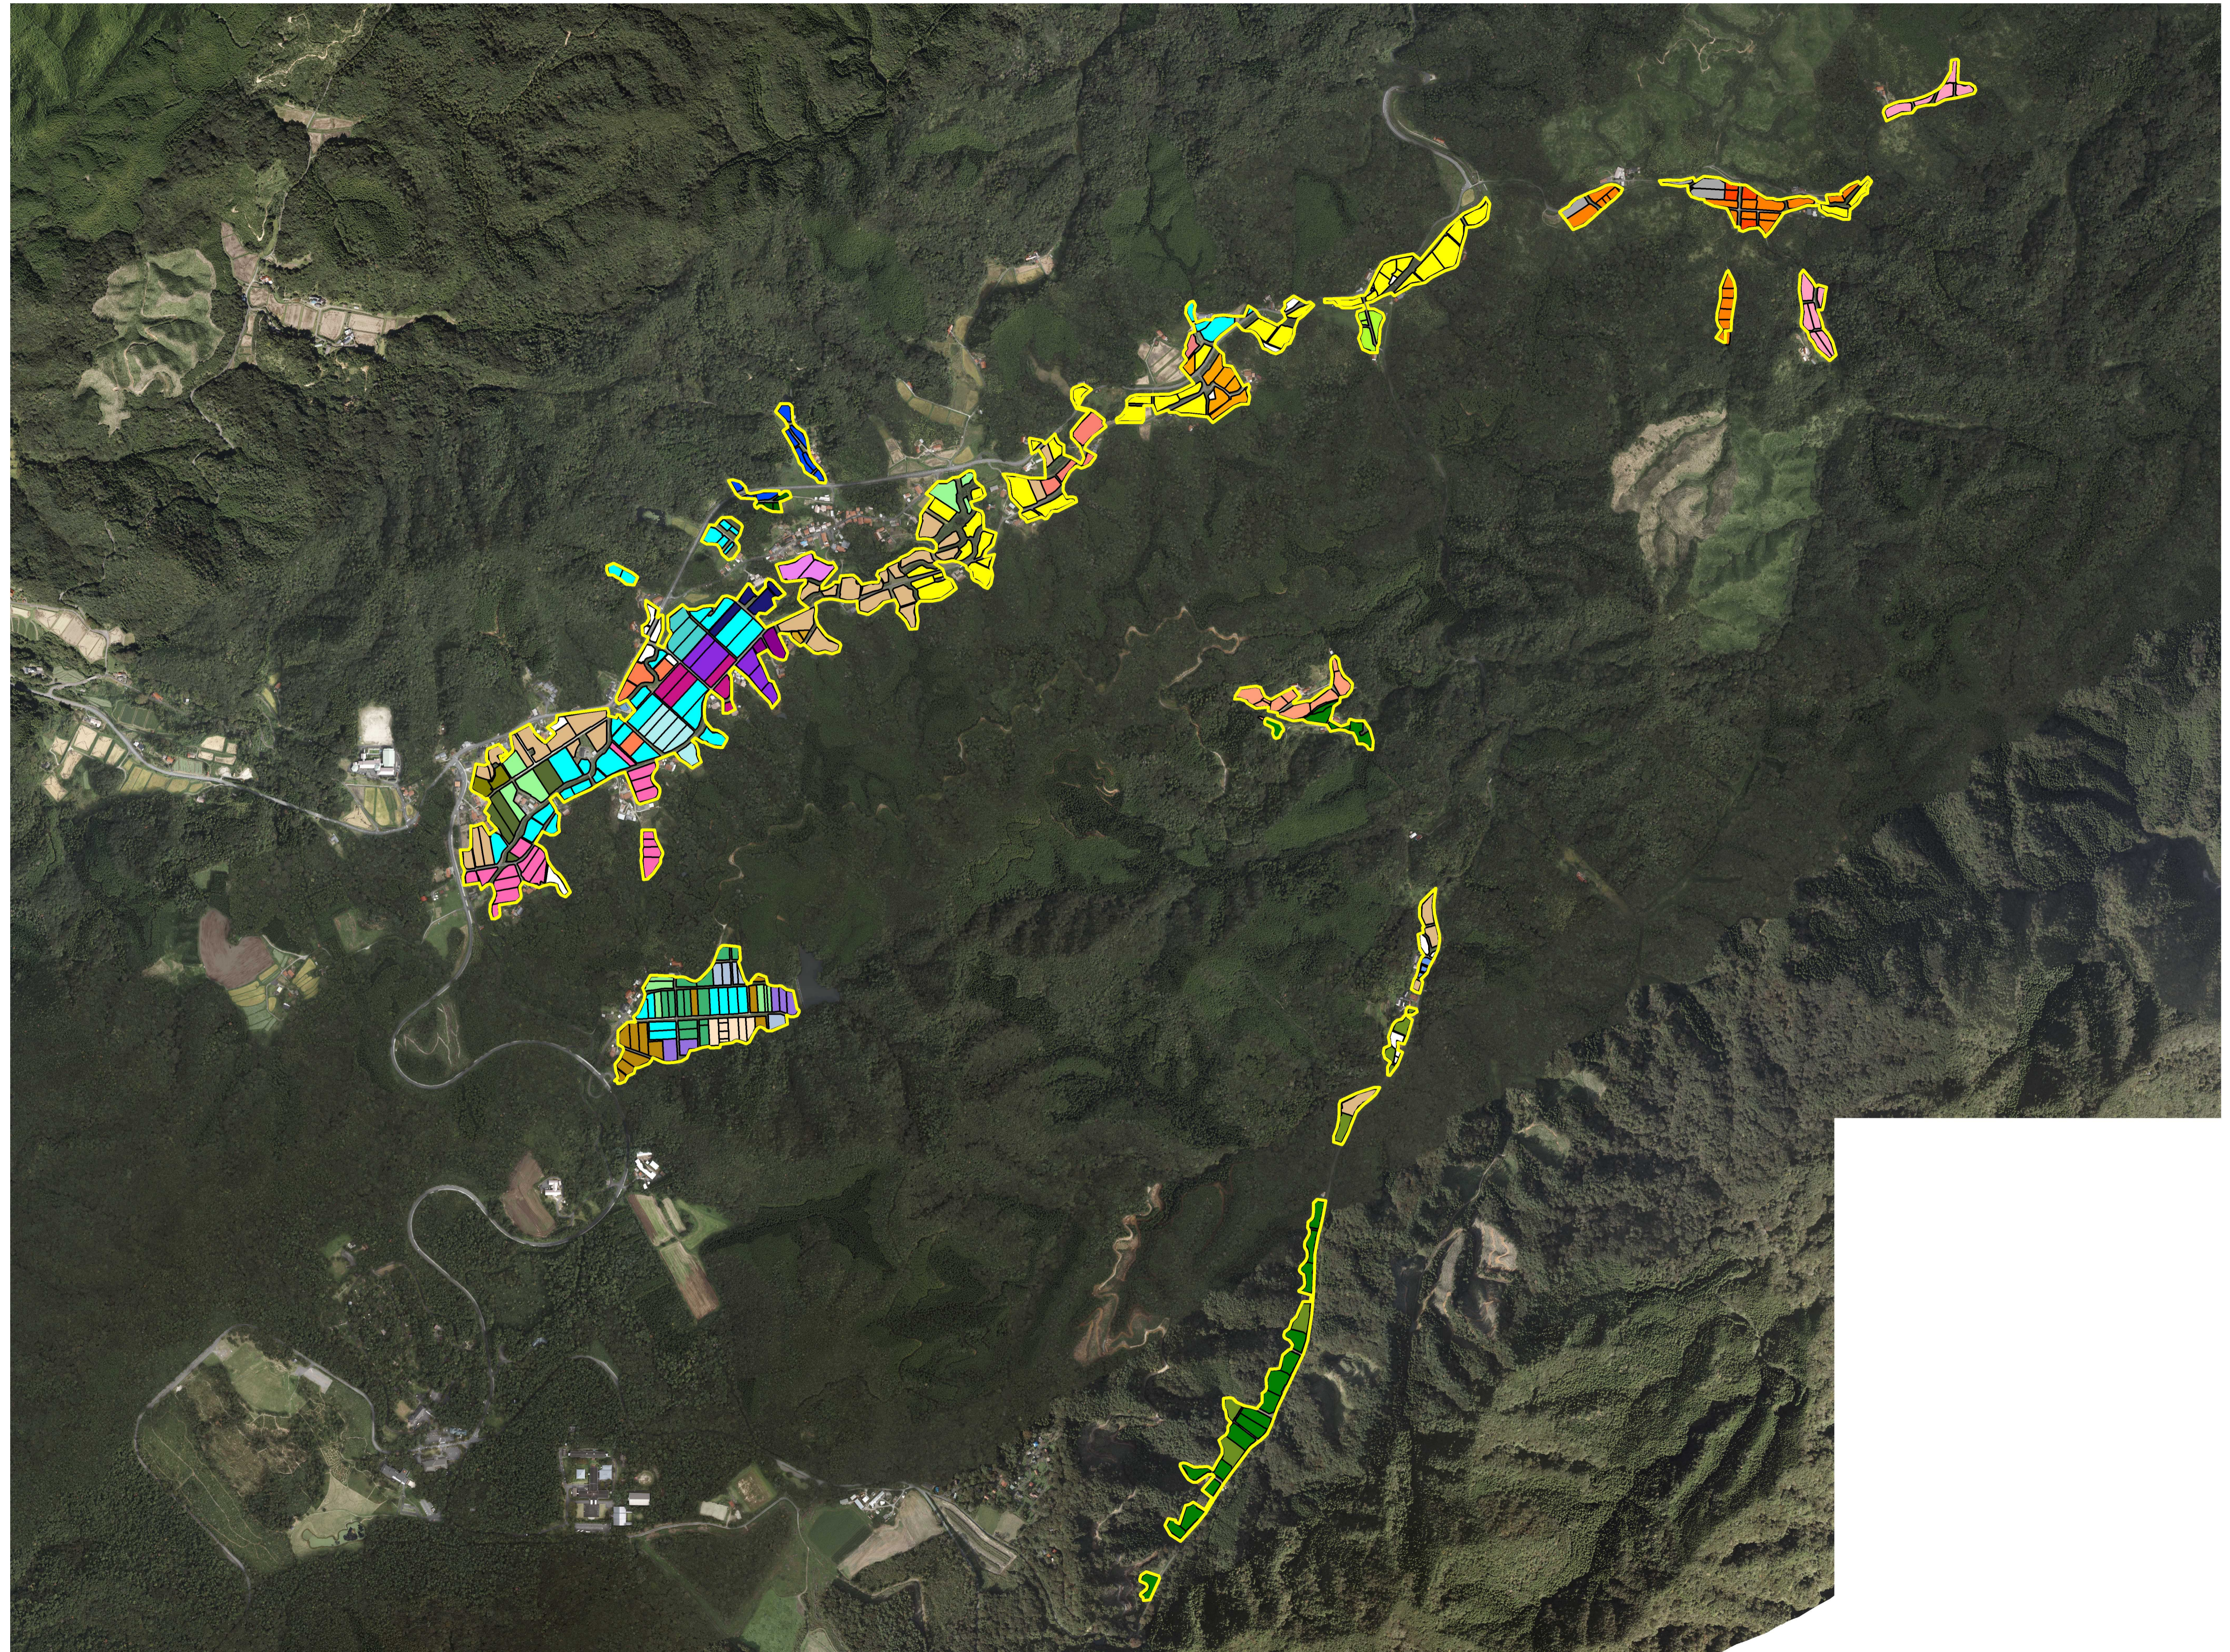

目標地図 (山口町地区)

凡 例	
[Yellow]	1
[Cyan]	2
[Magenta]	3
[Light Green]	4
[Red]	5
[Pink]	6
[Orange]	7
[Light Blue]	8
[Light Blue]	9
[White]	10 (検討中)
[Purple]	11
[Green]	12
[Light Blue]	13
[Brown]	14
[Blue]	15
[Magenta]	16
[Green]	17
[Olive Green]	18
[Dark Red]	19
[Pink]	20
[Cyan]	21
[Magenta]	22
[Orange]	23
[Dark Blue]	24
[Light Green]	25
[Light Blue]	26
[Purple]	27
[Brown]	28
[Orange]	29
[Olive Green]	30
[Light Green]	31
[Red]	32
[Olive Green]	34
[Orange]	35
[Light Blue]	36
[Light Blue]	37
[Green]	39
[Magenta]	40
[Brown]	41
[Red]	42
[Yellow]	地域計画エリア