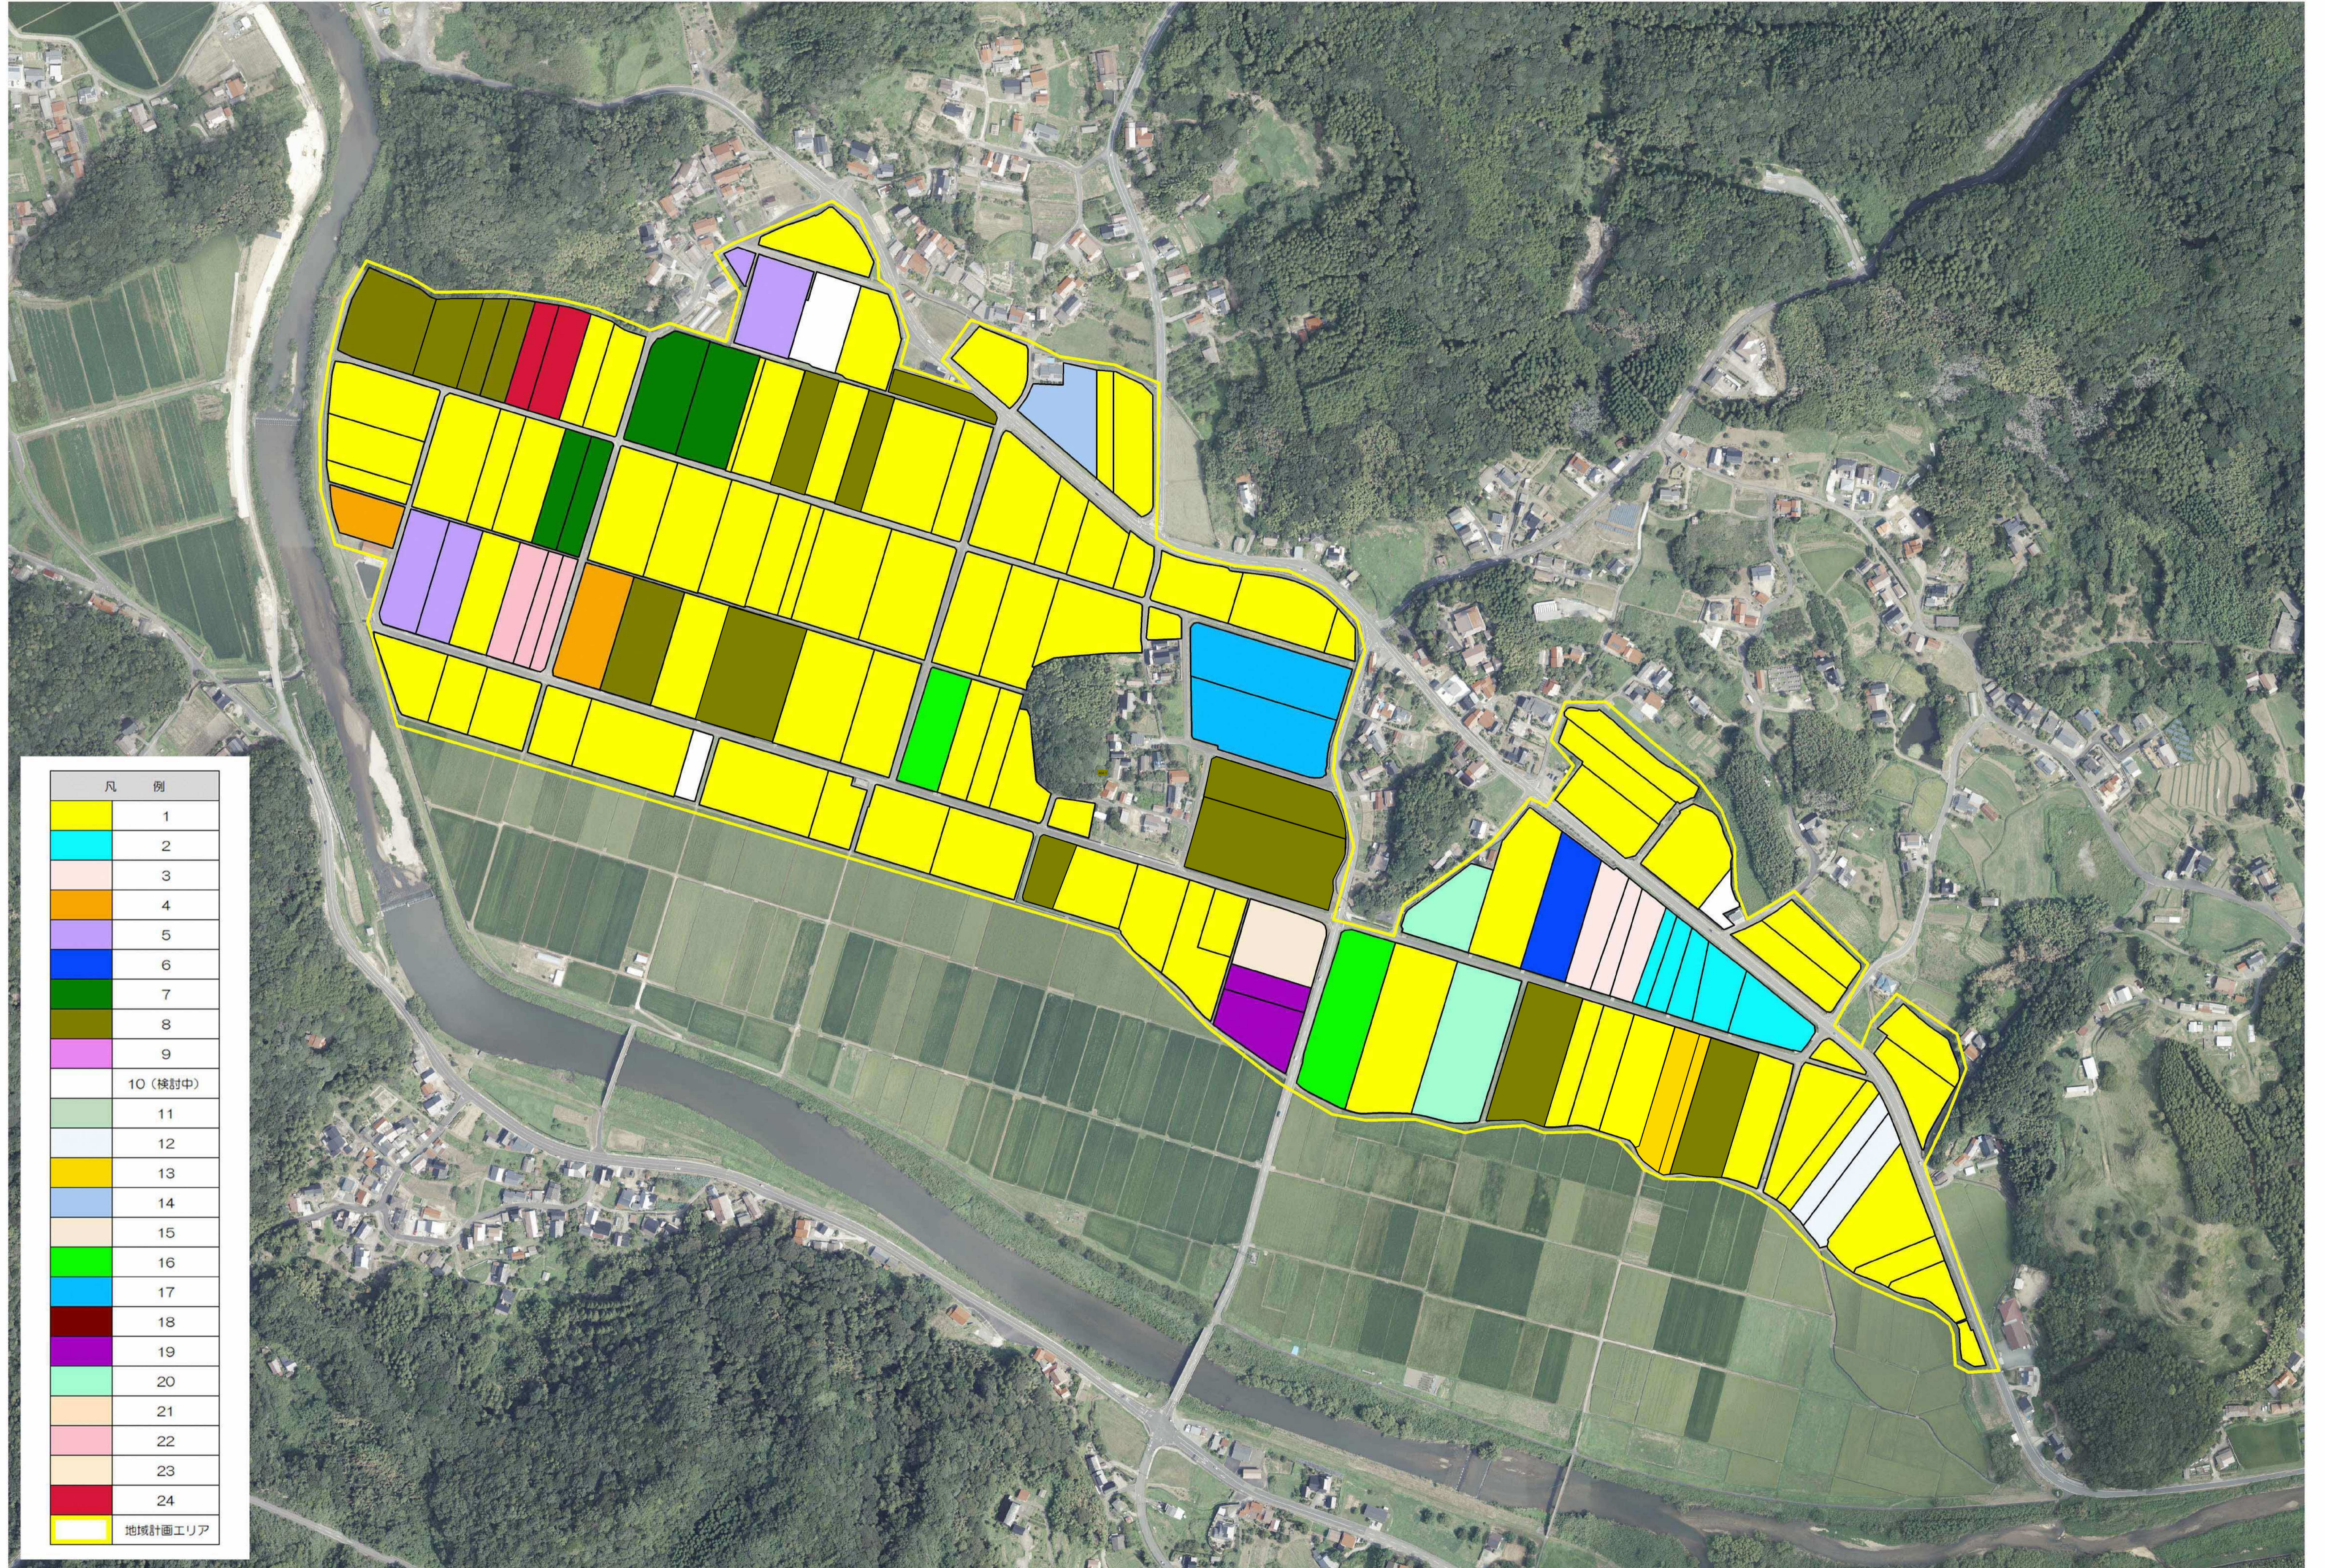

目標地図 (稲用地区)

凡	例
[Yellow]	1
[Cyan]	2
[Orange]	3
[Purple]	4
[Blue]	5
[Green]	6
[Olive]	7
[Pink]	8
[Light Blue]	9
[Light Green]	10 (検討中)
[Dark Blue]	11
[Light Cyan]	12
[Light Yellow]	13
[Light Blue]	14
[Light Orange]	15
[Light Green]	16
[Dark Blue]	17
[Purple]	18
[Light Green]	19
[Light Orange]	20
[Light Pink]	21
[Light Yellow]	22
[Light Orange]	23
[Red]	24
[White]	地域計画エリア